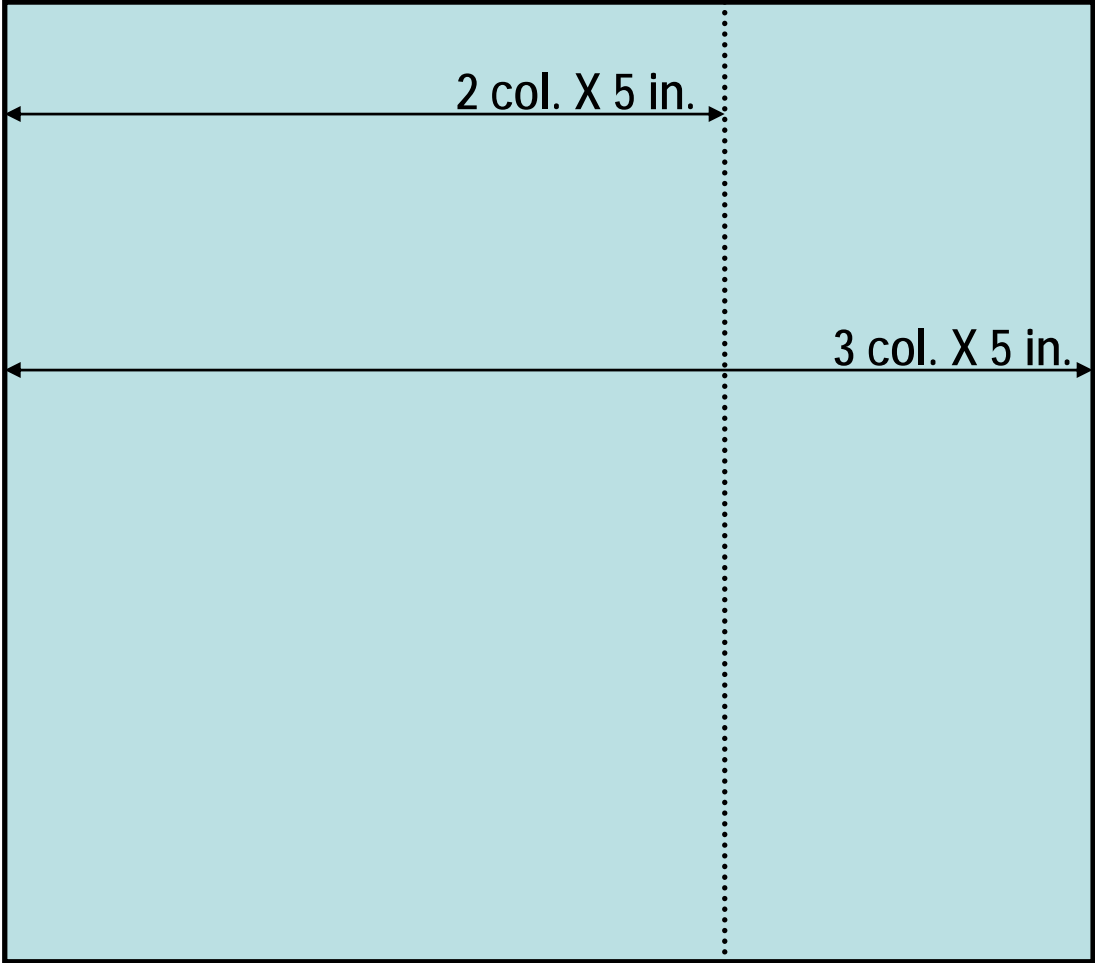

- when:**
- ✓ Publish Dates: Wednesdays
 - ✓ Ad Sales/Materials Due: Thursday 5 p.m.
 - ✓ ET deadline: Monday 5 p.m.
 - T-Code: SWB

rates:

Ad Size	Frequencies			
	Open	6X	13X	26X+
Full Page	\$600	\$550	\$500	\$425
5 col. x 5.5"	\$450	\$400	\$350	\$300
3 col. x 5.5"	\$270	\$240	\$210	\$180
2 col. x 5.5"	\$180	\$160	\$140	\$120
2 col. x 2.75"	\$90	\$80	\$70	\$60
5 col. x 2" Front Strip Ad (Full Color)	n/a	n/a	\$300	\$300
5 col. x 2" Strip Ad under Eats Feature (Full Color)	\$236	\$210	\$184	\$158

Source: 2007 Claritas Inc. ©

For more information please contact your sales rep.

Ad Sizes

5 col. X 5.75 in. – half page

River Cities Distribution Area